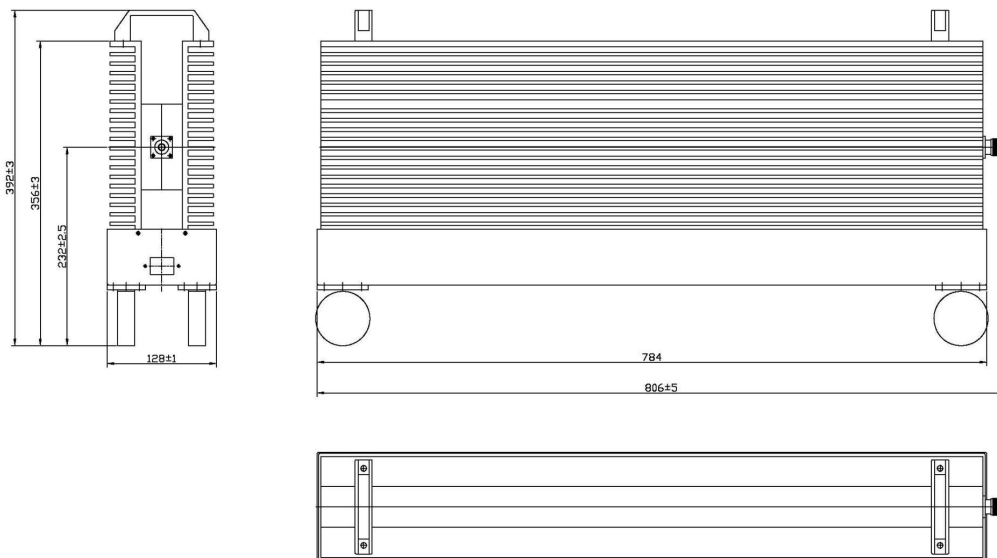

成都利德尔科技有限公司 ChengDu Leader Microwave Technology Co.,Ltd

电话: 028-65199117 传真: 028-65199116

<http://www.leader-mw.com> Leader-mw@hotmail.com

TEL: +86-28-65199117 FAX: +86-28-65199116

Add:中国 成都市成华区华翰路 89 号 610000

No.89.Huahan Road, chenghua Zone Chengdu, Sichuan China Zip Code:610000