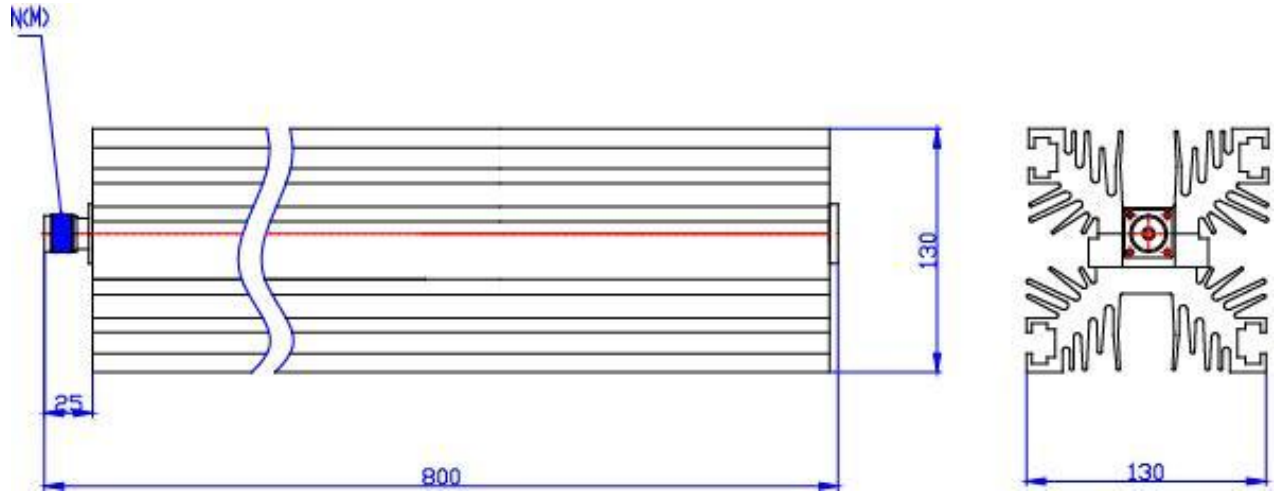

Tolerance : $\pm 0.3\text{MM}$

A Type:

B Type: